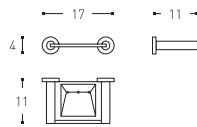

205 01 33
JABONERA BAÑERA
$ 1,440.00