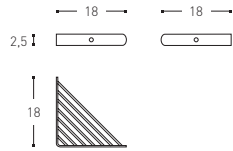

○ **290 02 30**
JABONERA REJILLA RINCÓN
$ 920.00