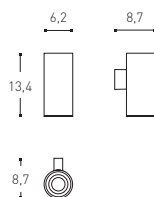

205 01 21
COLGADOR
$ 480.00

205 01 22
COLGADOR DOBLE
$ 1,280.00

205 01 33
JABONERA BAÑERA
$ 1,440.00