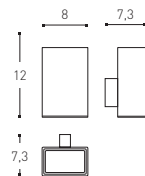

229 01 52
PORTACEPILLOS
$ 1,830.00