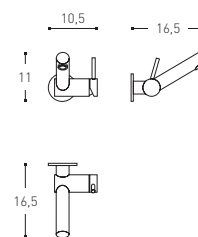

control
DESIGN BY

control

INCH 4.1x7.1x6.5

248 01 02

MONOMANDO LAVABO

\$ 5,300.00

control

INCH 4.1x6.5x4.3