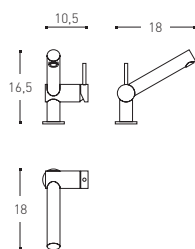

control
DESIGN BY

control

INCH 4.1x7.1x6.5

248 01 02

MONOMANDO LAVABO

\$ 5,300.00

control

INCH 4.1x6.5x4.3