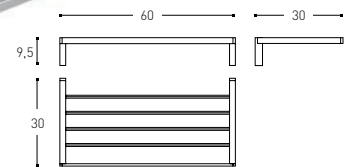

INCH 23.6x11.8x3.7

229 01 68
TOALLERO ESTANTE
$ 6,100.00