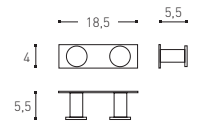

205 01 22
COLGADOR DOBLE
$ 1,280.00