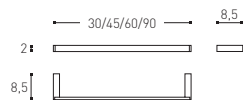

*Set of perfectly straight
lines and angles
within an exclusive
and timeless design.*

batht life

DESIGN BY CARLES FERRUZ

229 01 21
COLGADOR
\$ 770.00

229 01 05
DOSIFICADOR
\$ 2,560.00

TOALLERO
229 01 63 30 CM / INCH 11.8
\$ 1,650.00
229 01 69 45 CM / INCH 17.7
\$ 2,010.00
229 01 64 60 CM / INCH 23.6
\$ 2,240.00
229 01 65 90 CM / INCH 35.4
\$ 3,080.00